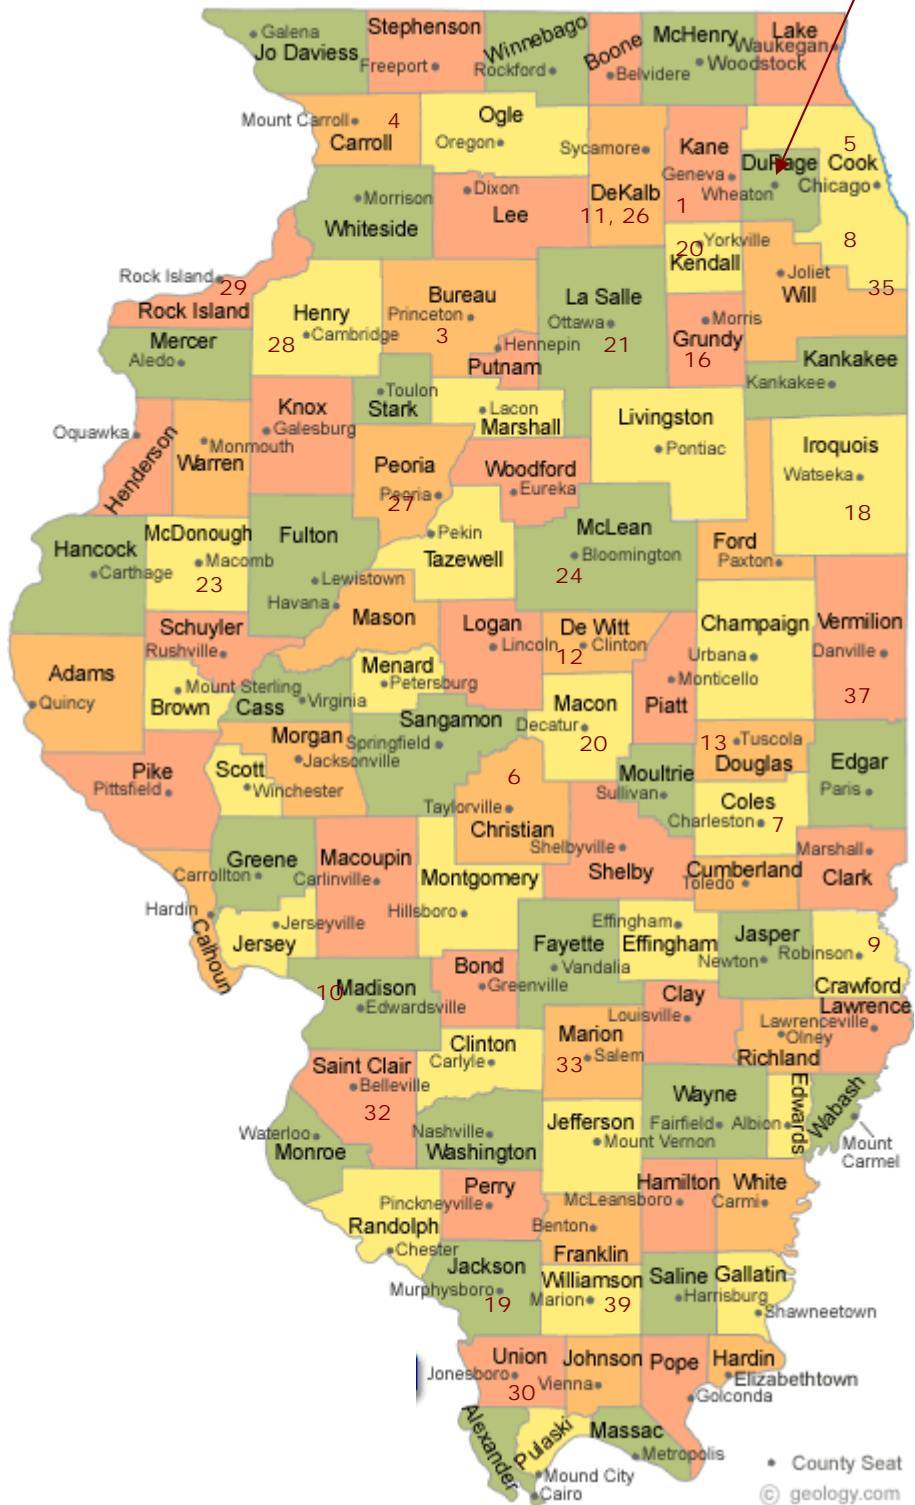

2, 14, 17, 25, 31,
34, 36, 38, 40

- 1 Aurora Republican Women's Club
- 2 Bloomingdale Township Republican Women
- 3 Bureau County Republican Women
- 4 Carroll County Republican Women's Club
- 5 Chicago Republican Women's Network
- 6 Christian County Republican Women
- 7 Coles County Republican Women
- 8 Republican SWANS (Cook County)
- 9 Crawford County Republican Women
- 10 Edwardsville Republican Women's Club
- 11 DeKalb County Republican Women
- 12 DeWitt County Republican Women's Club
- 13 Douglas County Republican Women's Club
- 14 DuPage County Federation of ORO RW
- 15 GROW A Republican Organization for Women
- 16 Grundy County Republican Women
- 17 Illinois Republican Committeewoman's Roundtable
- 18 Iroquois County Republican Women
- 19 Jackson County Republican Women's Club
- 20 Kendall County Republican Women
- 21 LaSalle County Republican Women's Club
- 22 Macon County Republican Women
- 23 McDonough County Republican Women
- 24 McLean County Republican Women's Club
- 25 Naperville Area Republican Women's Org.
- 26 Northern Illinois Republican Women
- 27 Peoria County Republican Women
- 28 Republican Women of Henry County
- 29 Republican Women of Rock Island County
- 30 Republican Women's Club (in Union County)
- 31 Republican Women's Network
- 32 St. Clair County Republican Women's Club
- 33 Salem Republican Women's Club
- 34 South DuPage Women's Republican Organization
- 35 United Southland Republican Women
- 36 Upper Northwest Illinois Republican Women
- 37 Vermilion County Republican Women's Club
- 38 Wheaton Women's Republican Club
- 39 Williamson County Republican Women
- 40 York Township Republican Women's Org.

• County Seat
© geology.com